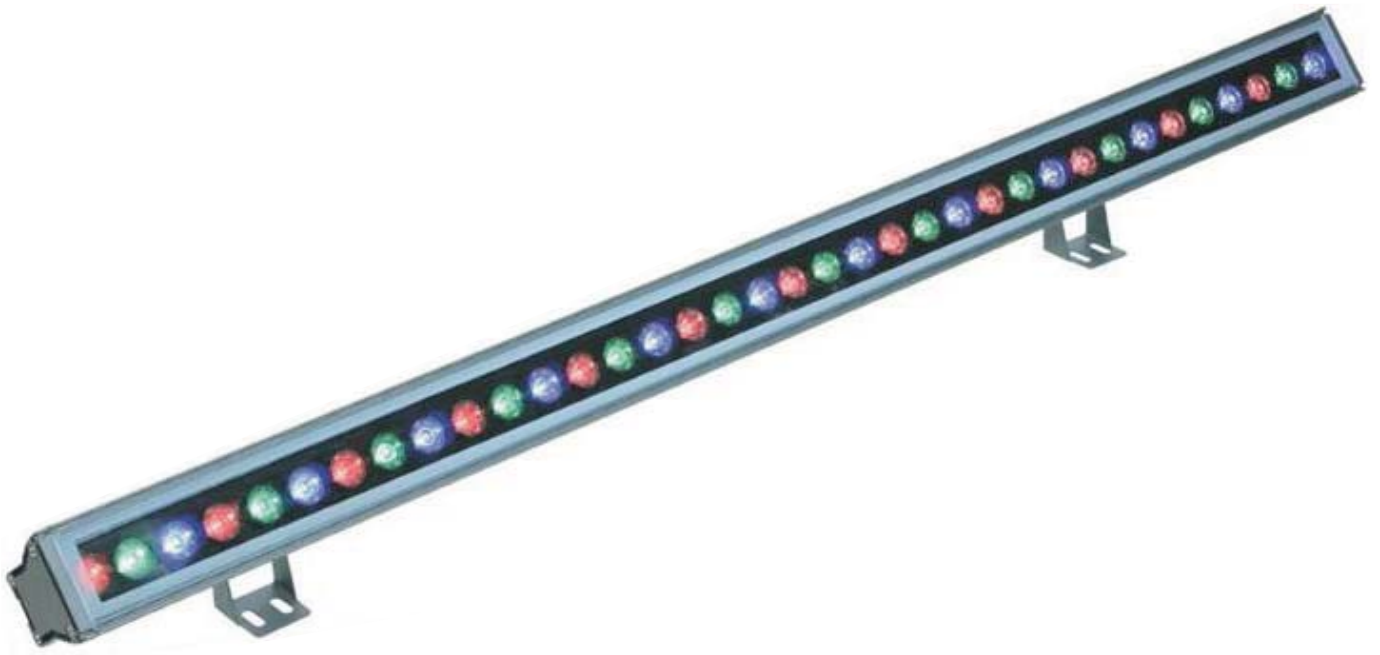

## Products Data

| Model Number  | Super Thin Edison 60cm 23W Linear Wall Washer Descriptions                                   |                    |   |   |  |  |              | Photo   |
|---------------|--|--------------------|---|---|--|--|--------------|---|
|               | Color  | Brightness (lumen) | LED Type  | IP  | Voltage  | Distance   | Size (LxWxH) |   |
| WSL-T-E18-RGB | RGB         | 954                | <br><b>EDISON</b><br>EDISON<br>Hi-Power<br>18x1W |  |  | <br>15-30M<br><br>LENS<br>Angle<br>A:25°<br>B:45°<br>C:60° | 46mm*615mm   |  |
| WSL-T-E18-R   | Red         | 960                |   |   |  |  |              |   |
| WSL-T-E18-G   | Green       | 1168               |   |   |  |  |              |   |
| WSL-T-E18-B   | Blue        | 377                |   |   |  |  |              |   |
| WSL-T-E18-Y   | Yellow      | 897                |   |   |  |  |              |   |
| WSL-T-E18-CW  | Cool White  | 1481               |   |   |  |  |              |   |
| WSL-T-E18-WW  | Warm White  | 1299               |   |   |  |  |              |   |