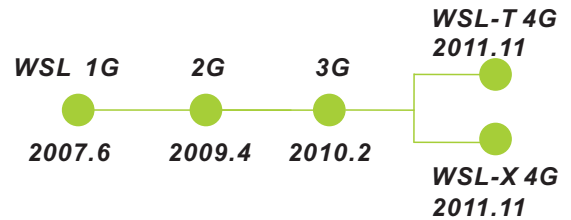

WSL-T Series

■ WSL-T Super Thin Wall Washer