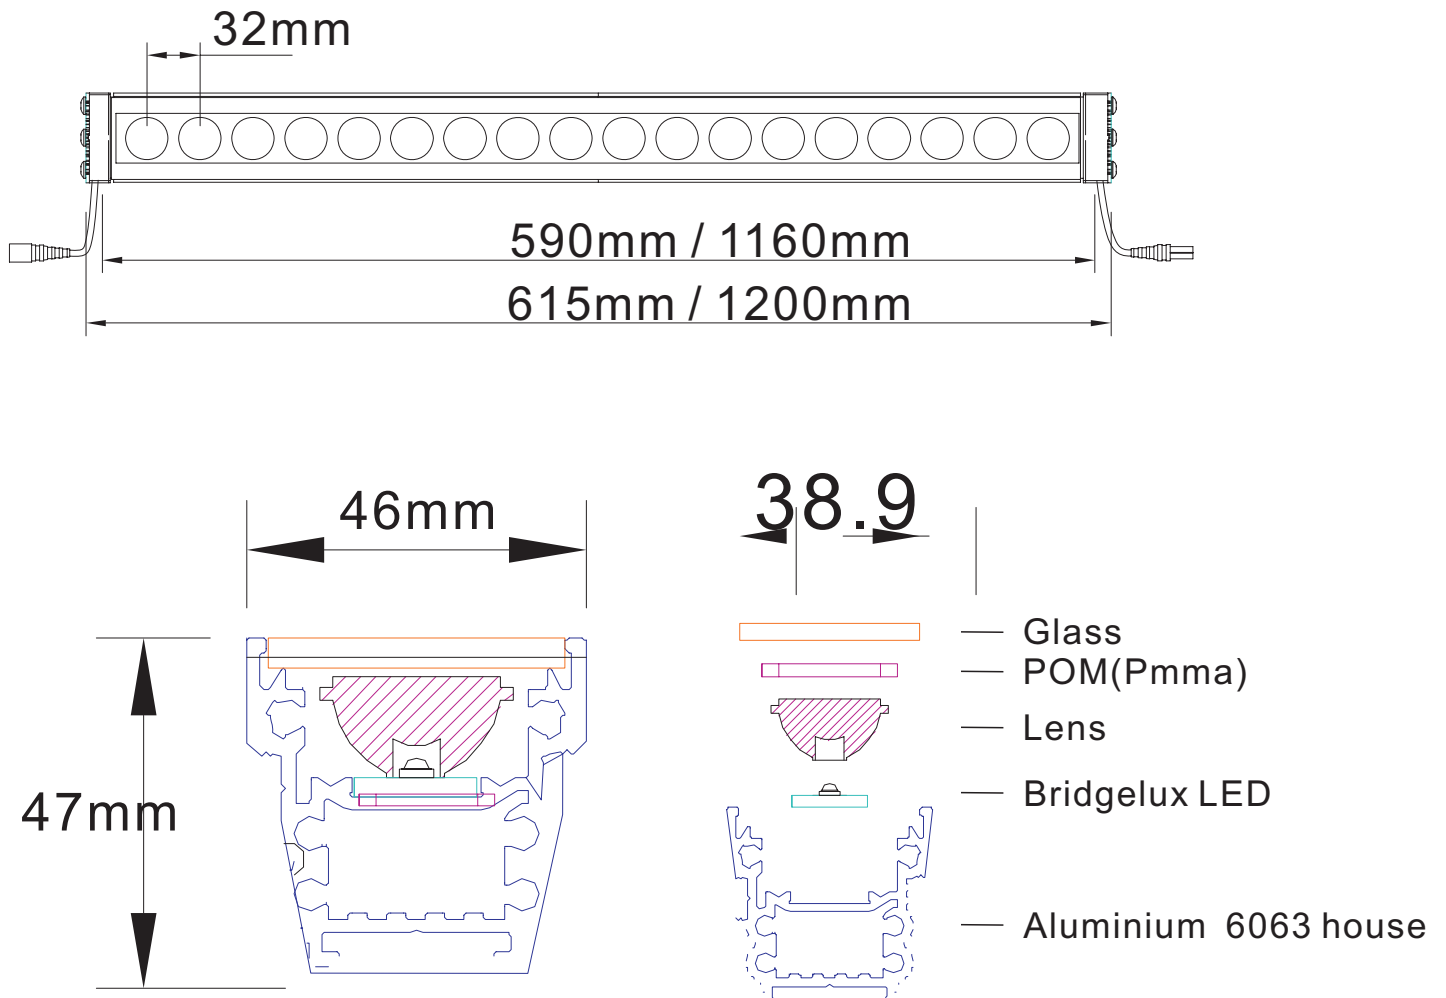

■ DIMENSION