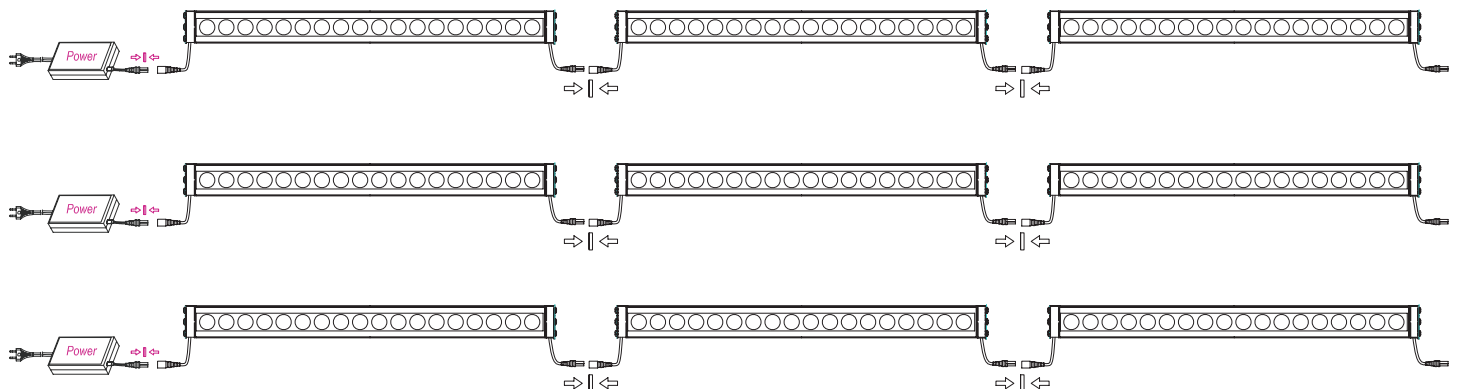

■ Single Color Wall Washer Connection

WPS-24V150W

One pcs WPS-24V150W can load 3 pcs 1.2m wall washers
or 6 pcs 0.6m wall washers